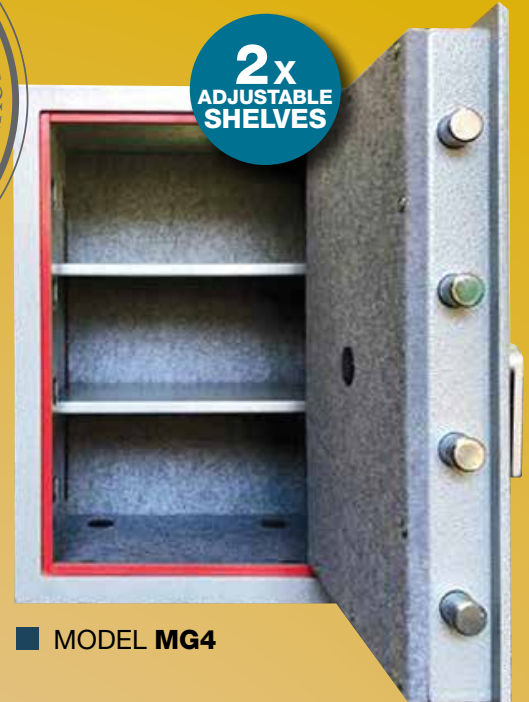

LOCKING: All models have 25mm diameter locking bolt work.

LOCKS: All models available with key, combination or digital locking.

DOOR: 8mm steel plate door.

BODY: 4mm steel plate body.

MOUNTING: All models are provided with 4 x 12mm bolt holes in base.

MINIGUARD DESIGNED TO BE FIRE RESISTING FOR 30 MINUTES

2x ADJUSTABLE SHELVES

1x ADJUSTABLE SHELF

MODEL MG2

MODEL MG3

MODEL MG4

MODEL	HEIGHT		WIDTH		DEPTH		WEIGHT	KEY PRICE INCL. GST	COMBINATION PRICE INCL. GST	DIGITAL PRICE INCL. GST
	EXTERNAL	INTERNAL	EXTERNAL	INTERNAL	EXTERNAL	INTERNAL				
MG2	250 MM	210 MM	340 MM	300 MM	315 MM	220 MM	27 KG	\$	\$	\$
MG3	320 MM	280 MM	440 MM	400 MM	340 MM	250 MM	41 KG	\$	\$	\$
MG4	615 MM	570 MM	410 MM	350 MM	340 MM	250 MM	65 KG	\$	\$	\$