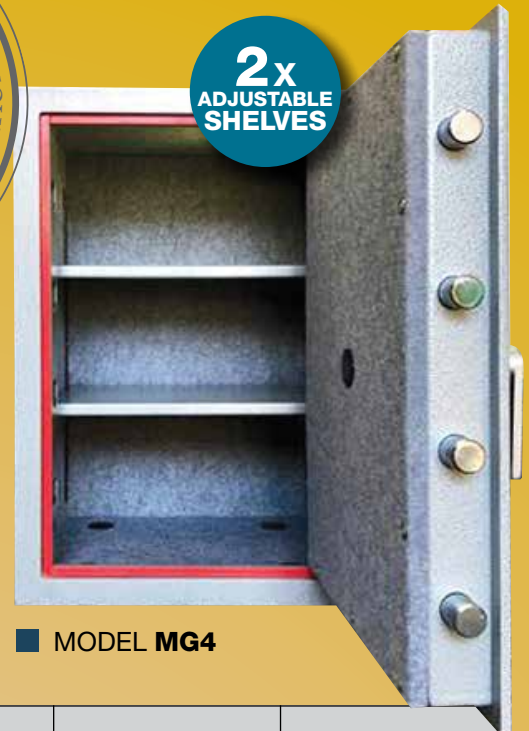

LOCKING: All models have 25mm diameter locking bolt work.

LOCKS: All models available with key, combination or digital locking.

DOOR: 8mm steel plate door.

BODY: 4mm steel plate body.

MOUNTING: All models are provided with 4 x 12mm bolt holes in base.

MINIGUARD DESIGNED TO BE FIRE RESISTING FOR 30 MINUTES

2x ADJUSTABLE SHELVES

1x ADJUSTABLE SHELF

MODEL MG2

MODEL MG3

MODEL MG4

MODEL	HEIGHT		WIDTH		DEPTH		WEIGHT	KEY PRICE INCL. GST	COMBINATION PRICE INCL. GST	DIGITAL PRICE INCL. GST
	EXTERNAL	INTERNAL	EXTERNAL	INTERNAL	EXTERNAL	INTERNAL				
MG2	250 MM	210 MM	340 MM	300 MM	315 MM	220 MM	27 KG	\$	\$	\$
MG3	320 MM	280 MM	440 MM	400 MM	340 MM	250 MM	41 KG	\$	\$	\$
MG4	615 MM	570 MM	410 MM	350 MM	340 MM	250 MM	65 KG	\$	\$	\$