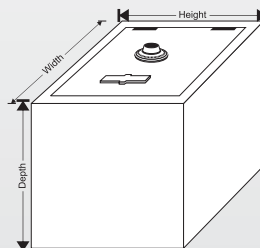

THE FLOOR SAFE

IN-FLOOR SECURITY

FL1

FL2

FL3

FL4

Features

- ◆ Recommended cash rating \$ 10,000 (FL1)
- ◆ Recommended cash rating \$ 20,000 (FL2, FL3, FL4)
- ◆ Solid steel 12mm door and 4mm body
- ◆ Anti-drill steel plate behind the lock
- ◆ Solid steel dead bar prevents door removal during attack
- ◆ Spring loaded relocking device
- ◆ Gas spring for convenient opening (models 2,3,4)
- ◆ Fully removable lid (model 1)
- ◆ Chrome plated handle and stainless steel decorative plate (models 2, 3, 4)
- ◆ Locking mechanisms available: Key, Combination, Digital
- ◆ Digital upgrade features available include; time delay, dual user, audit trail and bluetooth
- ◆ Top cover plate
- ◆ Scratch proof powder coated finish

Locking Devices

Digital FL 1

Digital Ross 1000

Combination - PS

Key Ross 700

Digital LO2 - L22

Ross Bluetooth

Specifications

Model	External Dimensions (mm)			Internal Dimensions (mm)			Weight (kgs)
	Height	Width	Depth	Height	Width	Depth	
FL1	260	260	320	230	230	200	18
FL2	340	380	310	310	350	190	33
FL3	340	380	450	310	350	310	41
FL4	340	610	450	310	580	310	52