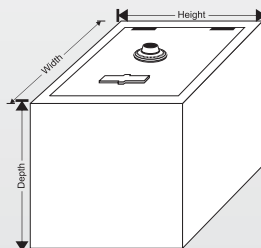

THE FLOOR SAFE

IN-FLOOR SECURITY

FL1

FL2

FL3

FL4

Features

- ◆ Recommended cash rating \$ 10,000 (FL1)
- ◆ Recommended cash rating \$ 20,000 (FL2, FL3, FL4)
- ◆ Solid steel 12mm door and 4mm body
- ◆ Anti-drill steel plate behind the lock
- ◆ Solid steel dead bar prevents door removal during attack
- ◆ Spring loaded reloading device
- ◆ Gas spring for convenient opening (models 2,3,4)
- ◆ Fully removable lid (model 1)
- ◆ Chrome plated handle and stainless steel decorative plate (models 2, 3, 4)
- ◆ Locking mechanisms available: Key, Combination, Digital
- ◆ Digital upgrade features available include; time delay, dual user, audit trail and bluetooth
- ◆ Top cover plate
- ◆ Scratch proof powder coated finish

Model	External Dimensions (mm)			Internal Dimensions (mm)			Weight (kgs)
	Height	Width	Depth	Height	Width	Depth	
FL1	260	260	320	230	230	200	18
FL2	340	380	310	310	350	190	33
FL3	340	380	450	310	350	310	41
FL4	340	610	450	310	580	310	52