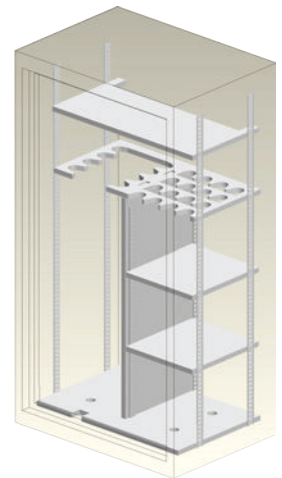

HP2

HP3

Specifications

	Model	External (mm)			Internal (mm)			Weight	Shelves
		Height	Width	Depth	Height	Width	Depth		
Digital Ross 1000	HP2-D	350	400	350	320	365	260	60	1
	HP3-D	500	400	350	475	365	260	80	2
Combination LaGard	HP2-C	350	400	350	320	365	260	60	1
	HP3-C	500	400	350	475	365	260	80	2
Key Ross 700	HP2-K	350	400	350	320	365	260	60	1
	HP3-K	500	400	350	475	365	260	80	2

HUNTER RIFLE

Features

- Recommended 1 hour fire rating
- Fully insulated body and door with fire resistant materials
- Total body thickness 60mm with 5mm steel plate
- 32mm interlocking bolts, re-locking device & anti-drill plate
- Expanding fire seal gives extra protection in case of fire attack
- Additional shelf above gun rack for other items
- 2 bolt down holes in base (HR15) 4 bolt down holes in base (HR24)
- Chrome plated spoke handle & stainless steel decorative plate
- Rifle capacity 15 (HR15) and 24 (HR24)
- Locking mechanisms available; Key, Combination, Digital.
- Resilient powder coated finish in black
- 5 year warranty on safe & 2 years on locks

HR15

HR24

Specifications

	Model	External (mm)			Internal (mm)			Weight	Shelves
		Height	Width	Depth	Height	Width	Depth		
Digital Ross 1000	HR15-D	1505	558	508	1425	475	300	318	1
	HR24-D	1505	798	568	1425	695	360	440	3
Combination LaGard	HR15-C	1505	558	508	1425	475	300	318	1
	HR24-C	1505	798	568	1425	695	360	440	3
Key Ross 700	HR15-K	1505	558	508	1425	475	300	318	1
	HR24-K	1505	798	568	1425	695	360	440	3