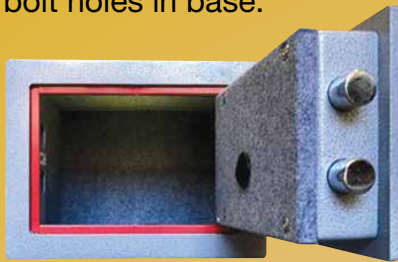

LOCKING: All models have 25mm diameter locking bolt work.

LOCKS: All models available with key, combination or digital locking.

DOOR: 8mm steel plate door.

BODY: 4mm steel plate body.

MOUNTING: All models are provided with 4 x 12mm bolt holes in base.

MINIGUARD DESIGNED TO BE FIRE RESISTING FOR 30 MINUTES

2x ADJUSTABLE SHELVES

1x ADJUSTABLE SHELF

MODEL MG2

MODEL MG3

MODEL MG4

MODEL	HEIGHT		WIDTH		DEPTH		WEIGHT	KEY PRICE INCL. GST	COMBINATION PRICE INCL. GST	DIGITAL PRICE INCL. GST
	EXTERNAL	INTERNAL	EXTERNAL	INTERNAL	EXTERNAL	INTERNAL				
MG2	250 MM	210 MM	340 MM	300 MM	315 MM	220 MM	27 KG	\$	\$	\$
MG3	320 MM	280 MM	440 MM	400 MM	340 MM	250 MM	41 KG	\$	\$	\$
MG4	615 MM	570 MM	410 MM	350 MM	340 MM	250 MM	65 KG	\$	\$	\$