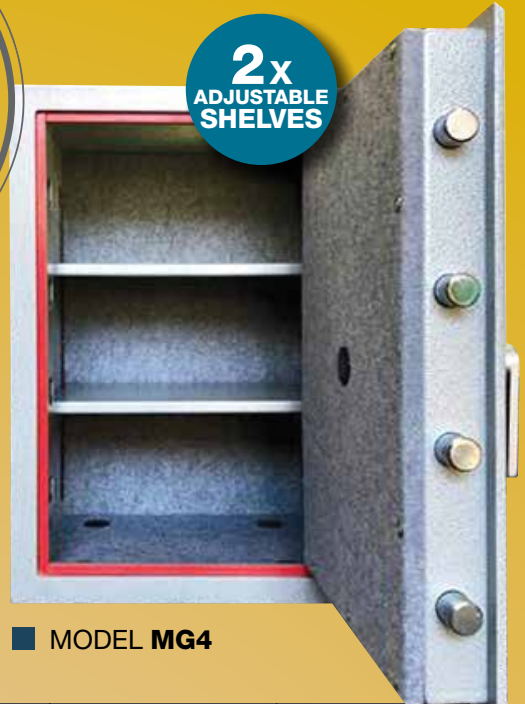

LOCKING: All models have 25mm diameter locking bolt work.

LOCKS: All models available with key, combination or digital locking.

DOOR: 8mm steel plate door.

BODY: 4mm steel plate body.

MOUNTING: All models are provided with 4 x 12mm bolt holes in base.

MINIGUARD DESIGNED TO BE FIRE RESISTING FOR 30 MINUTES

2x ADJUSTABLE SHELVES

1x ADJUSTABLE SHELF

MODEL MG2

MODEL MG3

MODEL MG4

MODEL	HEIGHT		WIDTH		DEPTH		WEIGHT	KEY PRICE INCL. GST	COMBINATION PRICE INCL. GST	DIGITAL PRICE INCL. GST
	EXTERNAL	INTERNAL	EXTERNAL	INTERNAL	EXTERNAL	INTERNAL				
MG2	250 MM	210 MM	340 MM	300 MM	315 MM	220 MM	27 KG	\$	\$	\$
MG3	320 MM	280 MM	440 MM	400 MM	340 MM	250 MM	41 KG	\$	\$	\$
MG4	615 MM	570 MM	410 MM	350 MM	340 MM	250 MM	65 KG	\$	\$	\$