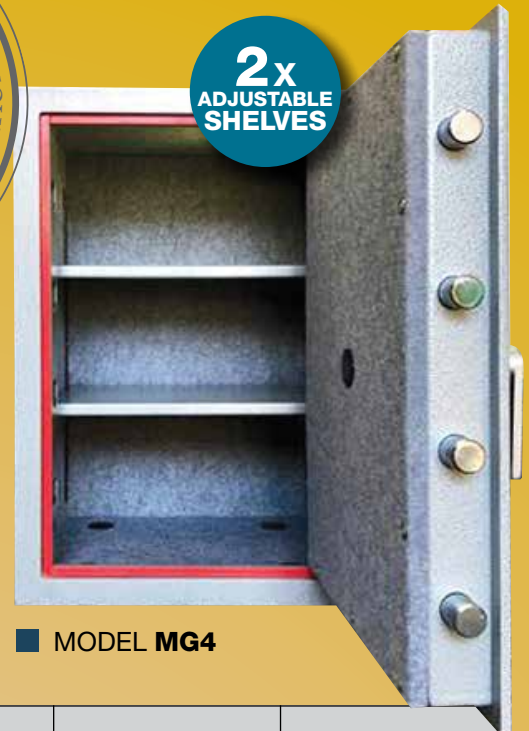

**LOCKING:** All models have 25mm diameter locking bolt work.

**LOCKS:** All models available with key, combination or digital locking.

**DOOR:** 8mm steel plate door.

**BODY:** 4mm steel plate body.

**MOUNTING:** All models are provided with 4 x 12mm bolt holes in base.

**MINIGUARD DESIGNED TO BE FIRE RESISTING FOR 30 MINUTES**

**2x ADJUSTABLE SHELVES**

**1x ADJUSTABLE SHELF**

MODEL MG2

MODEL MG3

MODEL MG4

MODEL	HEIGHT		WIDTH		DEPTH		WEIGHT	KEY PRICE INCL. GST	COMBINATION PRICE INCL. GST	DIGITAL PRICE INCL. GST
	EXTERNAL	INTERNAL	EXTERNAL	INTERNAL	EXTERNAL	INTERNAL				
<b>MG2</b>	<b>250 MM</b>	<b>210 MM</b>	<b>340 MM</b>	<b>300 MM</b>	<b>315 MM</b>	<b>220 MM</b>	<b>27 KG</b>	<b>\$</b>	<b>\$</b>	<b>\$</b>
<b>MG3</b>	<b>320 MM</b>	<b>280 MM</b>	<b>440 MM</b>	<b>400 MM</b>	<b>340 MM</b>	<b>250 MM</b>	<b>41 KG</b>	<b>\$</b>	<b>\$</b>	<b>\$</b>
<b>MG4</b>	<b>615 MM</b>	<b>570 MM</b>	<b>410 MM</b>	<b>350 MM</b>	<b>340 MM</b>	<b>250 MM</b>	<b>65 KG</b>	<b>\$</b>	<b>\$</b>	<b>\$</b>