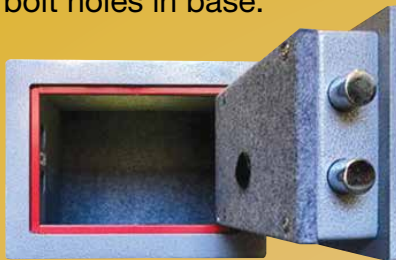

**LOCKING:** All models have 25mm diameter locking bolt work.

**LOCKS:** All models available with key, combination or digital locking.

**DOOR:** 8mm steel plate door.

**BODY:** 4mm steel plate body.

**MOUNTING:** All models are provided with 4 x 12mm bolt holes in base.

**MINIGUARD DESIGNED TO BE FIRE RESISTING FOR 30 MINUTES**

**2x ADJUSTABLE SHELVES**

**1x ADJUSTABLE SHELF**

MODEL MG2

MODEL MG3

MODEL MG4

MODEL	HEIGHT		WIDTH		DEPTH		WEIGHT	KEY PRICE INCL. GST	COMBINATION PRICE INCL. GST	DIGITAL PRICE INCL. GST
	EXTERNAL	INTERNAL	EXTERNAL	INTERNAL	EXTERNAL	INTERNAL				
<b>MG2</b>	<b>250 MM</b>	<b>210 MM</b>	<b>340 MM</b>	<b>300 MM</b>	<b>315 MM</b>	<b>220 MM</b>	<b>27 KG</b>	<b>\$</b>	<b>\$</b>	<b>\$</b>
<b>MG3</b>	<b>320 MM</b>	<b>280 MM</b>	<b>440 MM</b>	<b>400 MM</b>	<b>340 MM</b>	<b>250 MM</b>	<b>41 KG</b>	<b>\$</b>	<b>\$</b>	<b>\$</b>
<b>MG4</b>	<b>615 MM</b>	<b>570 MM</b>	<b>410 MM</b>	<b>350 MM</b>	<b>340 MM</b>	<b>250 MM</b>	<b>65 KG</b>	<b>\$</b>	<b>\$</b>	<b>\$</b>