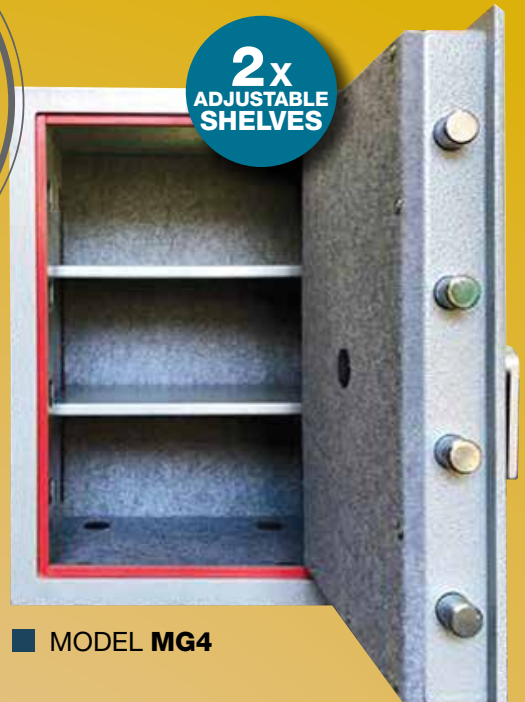

LOCKING: All models have 25mm diameter locking bolt work.

LOCKS: All models available with key, combination or digital locking.

DOOR: 8mm steel plate door.

BODY: 4mm steel plate body.

MOUNTING: All models are provided with 4 x 12mm bolt holes in base.

MINIGUARD DESIGNED TO BE FIRE RESISTING FOR 30 MINUTES

2x ADJUSTABLE SHELVES

1x ADJUSTABLE SHELF

MODEL MG2

MODEL MG3

MODEL MG4

MODEL	HEIGHT		WIDTH		DEPTH		WEIGHT	KEY PRICE INCL. GST	COMBINATION PRICE INCL. GST	DIGITAL PRICE INCL. GST
	EXTERNAL	INTERNAL	EXTERNAL	INTERNAL	EXTERNAL	INTERNAL				
MG2	250 MM	210 MM	340 MM	300 MM	315 MM	220 MM	27 KG	\$	\$	\$
MG3	320 MM	280 MM	440 MM	400 MM	340 MM	250 MM	41 KG	\$	\$	\$
MG4	615 MM	570 MM	410 MM	350 MM	340 MM	250 MM	65 KG	\$	\$	\$