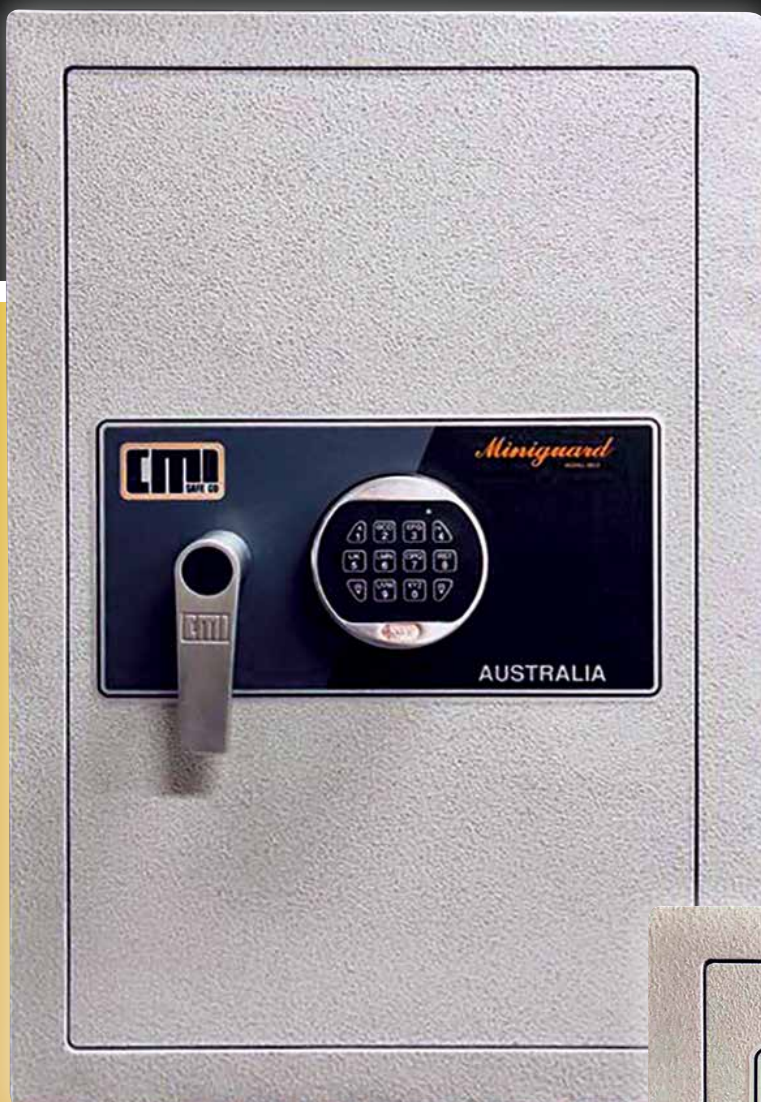

Miniguard

DOMESTIC SECURITY SAFE

FOR THE
**SECURITY
CONSCIOUS**

Miniguard range
available in

- **Key locking**
- **Dial combination locking**
- **Digital locking**

■ MODEL **MG4**

■ MODEL **MG3**

■ MODEL **MG2**

Miniguard

DOMESTIC SECURITY SAFE

ALL CMI SAFES COME WITH A FIVE YEAR WARRANTY, EXCLUDING FREIGHT AND TRAVELLING, WITH A 24 MONTH WARRANTY ON LOCKS.

MINIGUARD SAFES are ideal for security in the home when correctly secured.

LOCKING: All models have 25mm diameter locking bolt work.

LOCKS: All models available with key, combination or digital locking.

DOOR: 8mm steel plate door.

BODY: 4mm steel plate body.

MOUNTING: All models are provided with 4 x 12mm bolt holes in base.