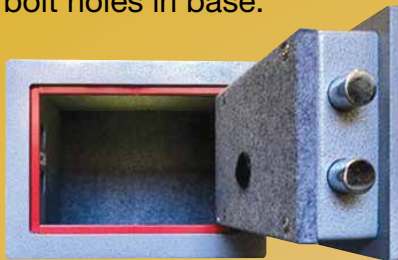

LOCKING: All models have 25mm diameter locking bolt work.

LOCKS: All models available with key, combination or digital locking.

DOOR: 8mm steel plate door.

BODY: 4mm steel plate body.

MOUNTING: All models are provided with 4 x 12mm bolt holes in base.

MINIGUARD DESIGNED TO BE FIRE RESISTING FOR 30 MINUTES

2x ADJUSTABLE SHELVES

1x ADJUSTABLE SHELF

MODEL MG2

MODEL MG3

MODEL MG4

MODEL	HEIGHT		WIDTH		DEPTH		WEIGHT	KEY PRICE INCL. GST	COMBINATION PRICE INCL. GST	DIGITAL PRICE INCL. GST
	EXTERNAL	INTERNAL	EXTERNAL	INTERNAL	EXTERNAL	INTERNAL				
MG2	250 MM	210 MM	340 MM	300 MM	315 MM	220 MM	27 KG	\$	\$	\$
MG3	320 MM	280 MM	440 MM	400 MM	340 MM	250 MM	41 KG	\$	\$	\$
MG4	615 MM	570 MM	410 MM	350 MM	340 MM	250 MM	65 KG	\$	\$	\$