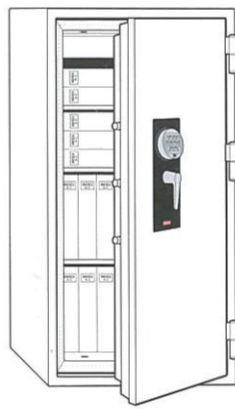

# *diplomat* SS series

## Burglary and Fire Safe

Certified ECB · S EN14450 Security Level S1

*diplomat*® SAFE 

SS060/070/080  
with LaGard

SS825  
with LaGard

*10 different models  
for all requirements at home  
and business premise.*

SS100/110/120  
with LaGard

SS130  
with LaGard

SS200  
with LaGard

SS300  
with Mauer Keylock

Model	Outside (mm) (H x W x D)	Inside (mm) (H x W x D)	Total depth with door at 90° (mm)	Total width with door at 180° (mm)	Capacity (ℓ)	Weight (kg)	Tray/Shelf (pc)	Fire Class (paper)
SS 060	600 x 470 x 470	480 x 350 x 300	912	880	50	80	1 / 1	90
SS 070	635 x 500 x 500	515 x 380 x 330	972	940	64	90	1 / 1	90
SS 080	816 x 520 x 520	676 x 380 x 330	1012	980	84	122	1 / 1	90
SS 825	770 x 690 x 720	590 x 510 x 510	1372	1305	153	203	1 / 1	120
SS 100	960 x 655 x 560	780 x 475 x 350	1177	1235	129	201	1 / 2	120
SS 110	1060 x 655 x 560	880 x 475 x 350	1177	1235	146	209	1 / 2	120
SS 120	1160 x 655 x 560	980 x 475 x 350	1177	1235	162	228	1 / 2	120
SS 130	1385 x 775 x 650	1205 x 595 x 440	1387	1475	315	348	1 / 3	120
SS 200	1630 x 775 x 650	1450 x 595 x 440	1387	1475	379	388	1 / 3	120
SS 300	1685 x 1126 x 700	1505 x 946 x 490	1315	2227	698	540	- / 3	120