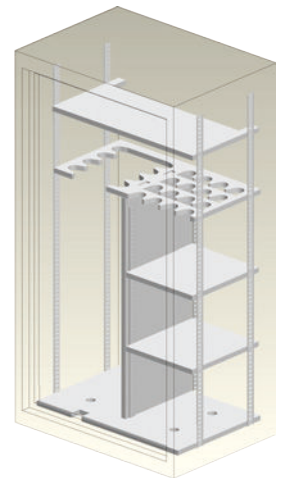

HP2

HP3

Specifications

	Model	External (mm)			Internal (mm)			Weight	Shelves
		Height	Width	Depth	Height	Width	Depth		
Digital Ross 1000	HP2-D	350	400	350	320	365	260	60	1
	HP3-D	500	400	350	475	365	260	80	2
Combination LaGard	HP2-C	350	400	350	320	365	260	60	1
	HP3-C	500	400	350	475	365	260	80	2
Key Ross 700	HP2-K	350	400	350	320	365	260	60	1
	HP3-K	500	400	350	475	365	260	80	2

HUNTER RIFLE

Features

- Recommended 1 hour fire rating
- Fully insulated body and door with fire resistant materials
- Total body thickness 60mm with 5mm steel plate
- 32mm interlocking bolts, re-locking device & anti-drill plate
- Expanding fire seal gives extra protection in case of fire attack
- Additional shelf above gun rack for other items
- 2 bolt down holes in base (HR15) 4 bolt down holes in base (HR24)
- Chrome plated spoke handle & stainless steel decorative plate
- Rifle capacity 15 (HR15) and 24 (HR24)
- Locking mechanisms available; Key, Combination, Digital.
- Resilient powder coated finish in black
- 5 year warranty on safe & 2 years on locks

HR15

HR24

Specifications

	Model	External (mm)			Internal (mm)			Weight	Shelves
		Height	Width	Depth	Height	Width	Depth		
Digital Ross 1000	HR15-D	1505	558	508	1425	475	300	318	1
	HR24-D	1505	798	568	1425	695	360	440	3
Combination LaGard	HR15-C	1505	558	508	1425	475	300	318	1
	HR24-C	1505	798	568	1425	695	360	440	3
Key Ross 700	HR15-K	1505	558	508	1425	475	300	318	1
	HR24-K	1505	798	568	1425	695	360	440	3