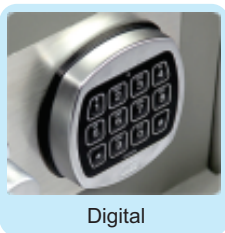

Recommended Cash
Rating \$ 15,000

30 Minutes
Fire Rating

Aus-made
Digital & Key Locks

Warranty. 5 yr on Safe
Construction 2 yr on Locks

THE
NOVA
FIRE & THEFT RESISTANT

Features

- ♦ Recommended \$15,000 cash rating (unsupported)
- ♦ 12mm fireboard for an approx. 30min fire rating
- ♦ Heavy duty 3 way locking bolts on models NV2-NV7
- ♦ Total door thickness 10 mm with heavy duty 4 way locking bolts
- ♦ Total body thickness 17mm featuring a 5mm solid mild steel plate
- ♦ 180 deg hinge provides additional space for storage
- ♦ 2 bolt holes in the base
- ♦ Superior door security with 32mm interlocking bolts, relocking device & anti-drill plate
- ♦ Stylish stainless steel plate and chrome plated handle
- ♦ Velour lined interior, functional pockets, LED light with sensor
- ♦ Locking options: Digital, Key, Combination, Bluetooth,
- ♦ Digital Upgrades with time delay, dual user and audit trail functionality.
- ♦ Resilient powder coated finish

Allow 50mm projection for door furniture on depth of measurement

Locking Devices

Digital

Combination

Key

Digital Upgrades

Ross Bluetooth

Available From :