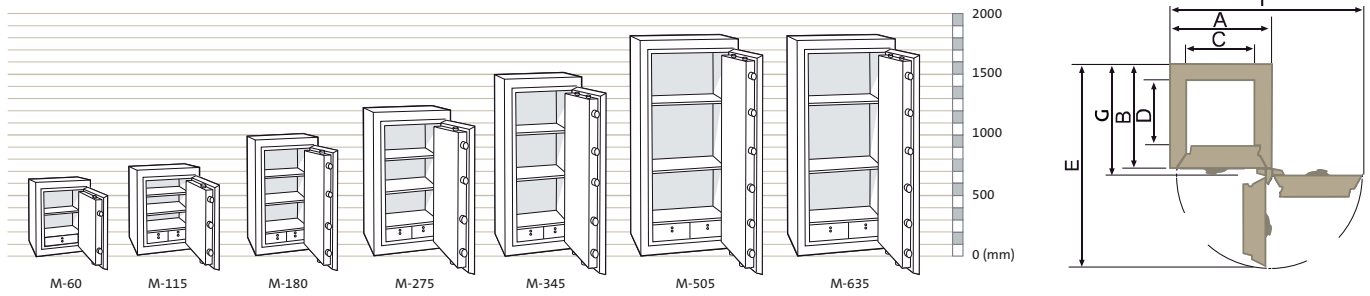

PROVIDE THE **HIGHEST LEVEL** OF PROTECTION FOR CASH AND VALUABLES TO **INTERNATIONAL STANDARDS**

EUROPA GII

BURGLARY-RESISTANT PROTECTION

KEY FEATURES

- Professional high security safe protecting valuables up to the highest certified resistance levels, certified by ECB•S in accordance with the stringent European standard, EN 1143-1. Europa hereby complies and is certified with the world's strictest requirements for quality and burglary resistance
- A range of tools typically used in professional burglary attempts were used to test Europa's level of resistance according to EN 1143-1, from basic equipment, such as hammers and simple drills, to sophisticated thermal and electrical equipment, such as oxyacetylene torches and diamond disc cutters
- \$60,000 Cash Rating
- Europa Grade II is certified NT FIRE 017 – 60 Paper for one-hour protection of paper from fire by SP Technical Research Institute of Sweden
- Each safe can be equipped with high quality fittings to maximize storage requirements
- Europa can be customized with a choice of locking options, deposits, shelves and lockable drawer deposits in order to meet customer requirements
- Base fixing is standard on all models

EUROPA GII

PRODUCT SPECIFICATIONS

Size	Ext. Height	Ext. Width (A)	Ext. Depth (B)	Depth incl. Handle & Hinge (G)	Int. Height	Int. Width (C)	Int. Depth (D)	Depth with door at 90° open (E)	Width with door fully open (F)	Volume (litres)	Weight (kg)
1	628	528	603	660	460	360	360	1077	941	60	381
2	718	668	663	720	550	500	420	1277	1232	116	536
3	1018	668	663	720	850	500	420	1277	1232	179	705
4	1208	668	773	830	1040	500	530	1387	1232	276	880
5	1468	668	773	830	1300	500	530	1387	1232	345	1060
6	1796	903	663	720	1628	735	420	1512	1691	503	1370
7	1796	903	773	830	1628	735	530	1622	1691	634	1571